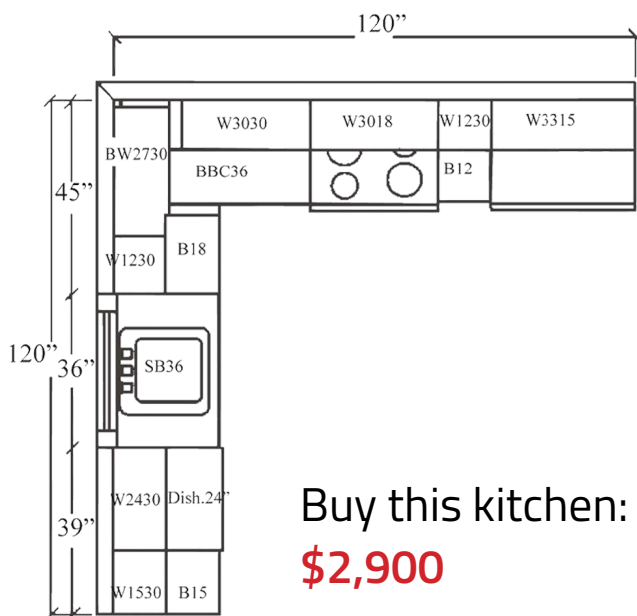

Palmetto White (CAB.PW)

Buy this kitchen:
$2,900

Specifications	
Construction	All wood construction
Face Frame or Frameless	3/4" thick solid wood face frames
Overlay	Inset doors and drawer fronts
Door/Drawer Panel Raise	Flat panel doors and 5-piece drawer fronts
Box construction	1/2" plywood box construction
Drawer Box	Solid wood drawer box
Shelves	5/8" plywood adjustable half shelves
Drawer Slide	3/4 extension epoxy undermount slides
Hinges	Adjustable concealed soft close cup hinges
Finish or Style	Maple with satin white paint
Wood Species/Finish	Maple, painted
Interior	Natural finished interior
Assembly Method	Easy cam lock assembly with wood glue and screwdriver (RTA)
CARB Certified	CARB Certified for sale in California
Lead Time	Typically 14-21 business days
Ships from	California & Tennessee
Special Feature 1	Optional dovetail drawer box and soft-close slide upgrade
Vanities	Not available in vanity sizes