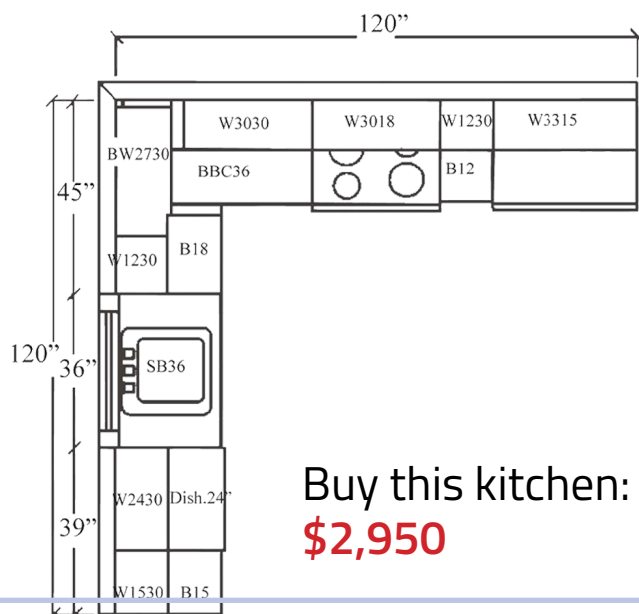

Healdsburg (CAB.HLB)

Buy this kitchen:
$2,950

Specifications

Construction	All wood construction
Face Frame or Frameless	¾" thick solid wood face frames
Overlay	Inset doors and drawer fronts
Door/Drawer Panel Raise	Flat panel doors & slab drawer fronts
Box construction	½" plywood box construction with real wood veneer
Drawer Box	Solid wood dovetail drawer box
Shelves	⅝" plywood adjustable ¾ depth shelves
Drawer Slide	Full extension soft-close undermount slides
Hinges	Adjustable concealed cup hinges with soft close
Finish or Style	Elegant "Craftsman Style" furniture look
Wood Species/Finish	Maple wood with a rich walnut finish
Interior	Natural Birch finished interior
Assembly Method	Easy cam lock assembly with wood glue and screwdriver (RTA)
CARB Certified	CARB Certified for sale in California
Lead Time	Typically 14-21 business days
Ships from	California & Tennessee
Special Feature 1	Cabinet sides are finished to match
Vanities	Not available in vanity sizes