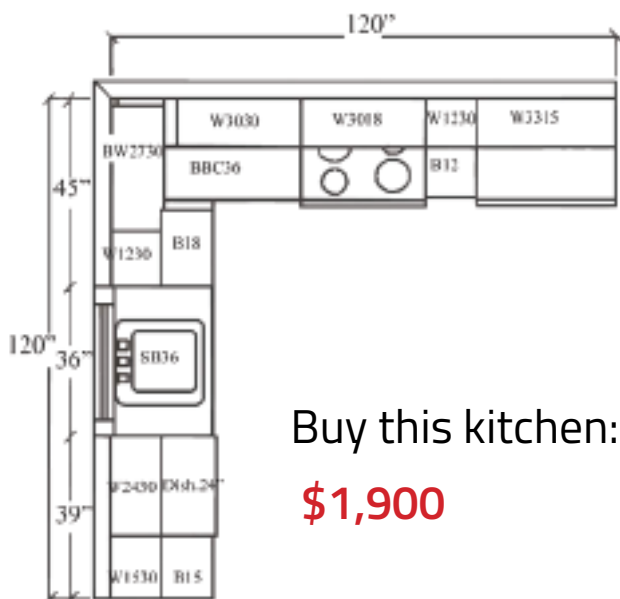

Buy this kitchen:

$1,900

Specifications	
Construction	All wood construction
Face Frame or Frameless	¾" thick solid wood face frames
Overlay	Full overlay doors and drawer fronts
Door/Drawer Panel Raise	Flat panel doors and slab top drawer fronts
Box construction	½" plywood box construction
Drawer Box	Solid wood dovetail drawer box
Shelves	⅝" plywood adjustable half shelves
Drawer Slide	Full extension soft-close undermount slides
Hinges	Adjustable concealed cup hinges with soft close
Finish or Style	Shaker style
Wood Species/Finish	Maple in 3 finishes: Brown, Cherry, and Espresso
Interior	Natural finished interior
Assembly Method	Sliding dovetail assembly (RTA/Assembled)
CARB Certified	CARB Certified for sale in California
Lead Time	Typically 7 to 10 business days
Ships from	Illinois, Massachusetts, & Georgia
Special Feature 1	
Vanities	Bathroom vanities also available