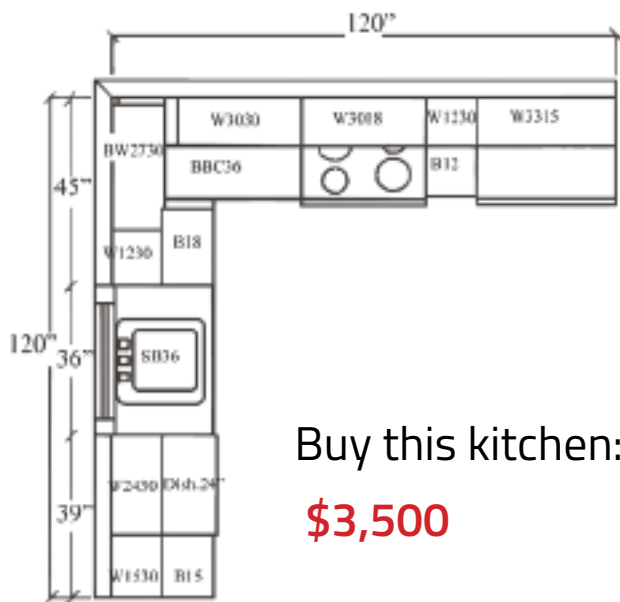

Buy this kitchen:

$3,500

Specifications	
Construction	All wood construction
Face Frame or Frameless	3/4" thick solid wood face frames
Overlay	Full overlay doors and drawer fronts
Door/Drawer Panel Raise	Flat panel door and 5-piece drawer front
Box construction	1/2" plywood box construction, sliding dovetail assembly
Drawer Box	Solid wood dovetail drawer box
Shelves	3/4" plywood adjustable shelves 18" deep
Drawer Slide	Blum full extension soft-close undermount slides
Hinges	Blum soft-close concealed cup hinges
Finish or Style	Transitional Style in multiple contemporary finishes
Wood Species/Finish	Painted Frost white, Stained Horizon and Cobblestone
Interior	Natural finished interior
Assembly Method	Assembled
CARB Certified	CARB Certified for sale in California
Lead Time	Typically 7 to 10 business days
Ships from	New Jersey
Special Feature 1	
Vanities	Bathroom vanities also available