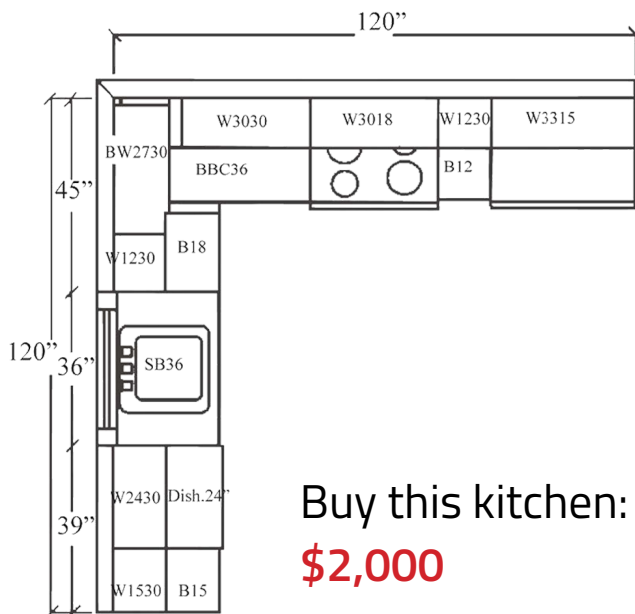

Additional items available:

- Glass-ready Doors
- Scalloped Valance
- Wine Rack
- Stem Glass Holder
- Plate Rack
- Microwave Shelf Cabinet

Feather Lodge

Newport White Series (CAB.NPW)

Buy this kitchen:
\$2,000