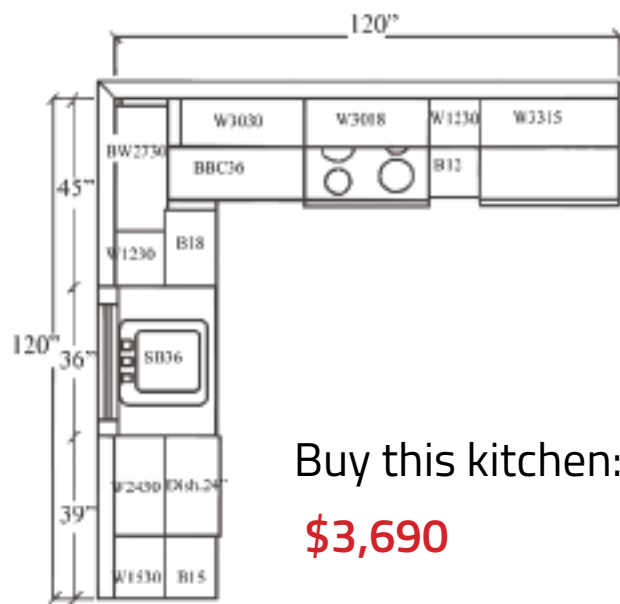

Onyx Collection (CAB.OHZ/OCS/OF)

Buy this kitchen:
$3,690

Specifications	
Construction	All wood construction
Face Frame or Frameless	¼" thick solid wood face frames
Overlay	Full overlay doors and drawer fronts
Door/Drawer Panel Raise	Flat panel door and 5-piece drawer front
Box construction	½" plywood box construction, sliding dovetail assembly
Drawer Box	Solid wood dovetail drawer box
Shelves	¾" plywood adjustable shelves 18" deep
Drawer Slide	Blum full extension soft-close undermount slides
Hinges	Blum soft-close concealed cup hinges
Finish or Style	Transitional Style in multiple contemporary finishes
Wood Species/Finish	Painted Frost White, Stained Horizon and Cobblestone
Interior	Natural finished interior
Assembly Method	Assembled
CARB Certified	CARB Certified for sale in California
Lead Time	Typically 7 to 10 business days
Ships from	New Jersey
Special Feature 1	
Vanities	Bathroom vanities also available