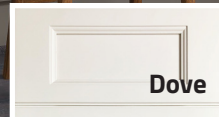

Fabuwood

Fusion Series (CAB.FN/FD)

NEW

Kona

NEW

Stone

NEW

Oyster

Dove

Blanc

Nickel

Buy this kitchen:

$3,500

Specifications	
Construction	All wood construction
Face Frame or Frameless	3/4" thick solid wood face frames
Overlay	Full overlay doors and drawer fronts
Door/Drawer Panel Raise	Flat panel door and 5-piece drawer front
Box construction	1/2" plywood box construction, sliding dovetail assembly
Drawer Box	Solid wood dovetail drawer box
Shelves	3/4" plywood adjustable shelves 18" deep
Drawer Slide	Blum full extension soft-close undermount slides
Hinges	Blum soft-close concealed cup hinges
Finish or Style	Transitional Style in multiple contemporary finishes
Wood Species/Finish	Painted Frost white, Stained Horizon and Cobblestone
Interior	Natural finished interior
Assembly Method	Assembled
CARB Certified	CARB Certified for sale in California
Lead Time	Typically 7 to 10 business days
Ships from	New Jersey
Special Feature 1	
Vanities	Bathroom vanities also available