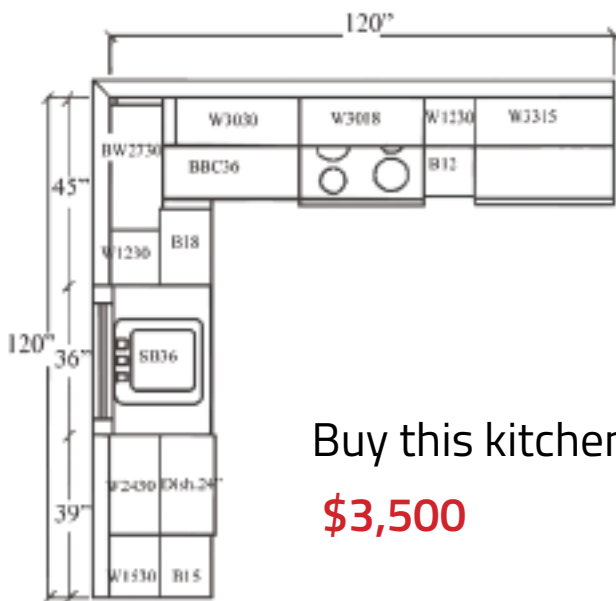

Buy this kitchen:

$3,500

Specifications	
Construction	All wood construction
Face Frame or Frameless	¾" solid birch face frames
Overlay	Full overlay doors and drawer fronts
Door/Drawer Panel Raise	Recessed doors and drawer fronts
Box construction	¾" plywood construction
Drawer Box	Concealed soft-close dovetail drawers
Shelves	¾" birch veneered plywood shelves
Drawer Slide	Full extension soft-close undermount slides
Hinges	Adjustable concealed soft close cup hinges
Finish or Style	Stain, rustic stain, and paint
Wood Species/Finish	Birch/HDF doors and drawer fronts
Interior	Natural finished interior
Assembly Method	Assembled
CARB Certified	CARB Certified for sale in California
Lead Time	4-6 week lead time
Ships from	Minnesota
Special Feature 1	Made IN AMERICA
Vanities	Bathroom vanities also available