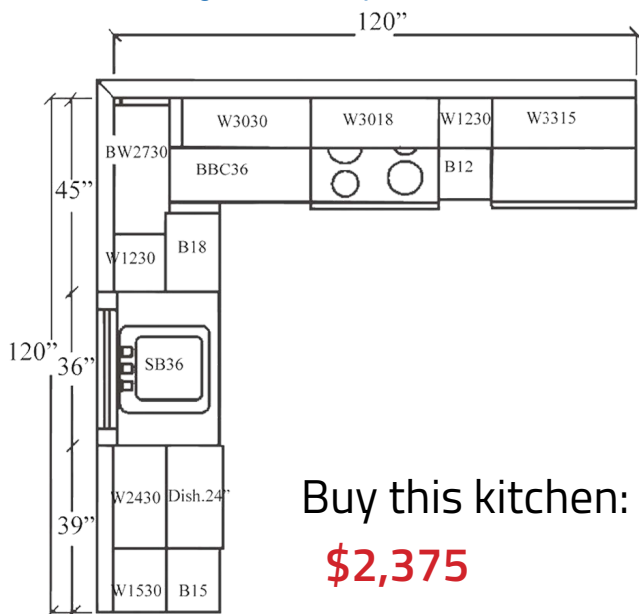

Diagram differs from picture above