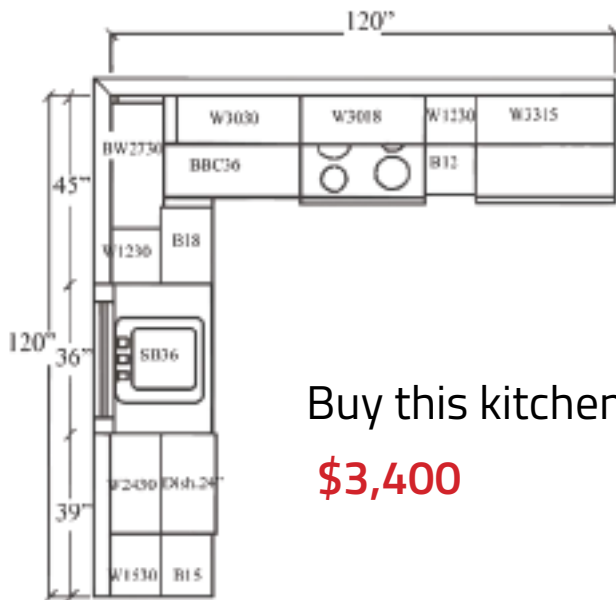

Buy this kitchen:
$3,400

Specifications	
Construction	All wood construction
Face Frame or Frameless	¾" solid birch face frames
Overlay	Full overlay doors and drawer fronts
Door/Drawer Panel Raise	Recessed doors and drawer fronts
Box construction	¾" plywood construction
Drawer Box	Concealed soft-close dovetail drawers
Shelves	¾" birch veneered plywood shelves
Drawer Slide	Full extension soft-close undermount slides
Hinges	Adjustable concealed soft close cup hinges
Finish or Style	Stain, rustic stain, and paint
Wood Species/Finish	Birch/HDF doors and drawer fronts
Interior	Natural finished interior
Assembly Method	Assembled
CARB Certified	CARB Certified for sale in California
Lead Time	4-6 week lead time
Ships from	Minnesota
Special Feature 1	Made IN AMERICA
Vanities	Bathroom vanities also available