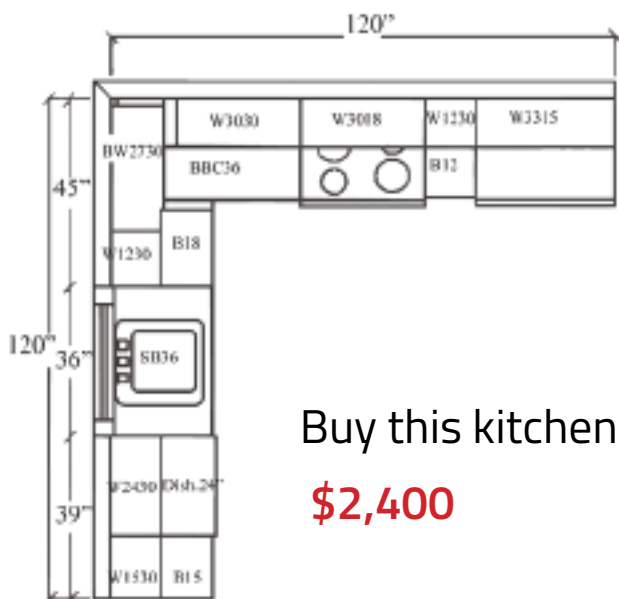

B&F

Modern Dark Wood Series (CAB.MDW)

Buy this kitchen:

$2,400

Specifications	
Construction	All wood construction
Face Frame or Frameless	¾" plywood European Frameless
Overlay	Full overlay door and drawer fronts
Door/Drawer Panel Raise	Slab door and drawer fronts
Box construction	Universal ¾" melamine on plywood w/ matching PVC edgebanding
Drawer Box	Luxury metal sided drawer box
Shelves	1½" plywood adjustable full-depth shelves
Drawer Slide	Full extension soft-close undermount slides
Hinges	Adjustable concealed soft close cup hinges
Finish or Style	Textured dark wood
Wood Species/Finish	Textured melamine on MDF
Interior	Universal soft white melamine
Assembly Method	Easy assembly with wood glue and screwdriver (RTA)
CARB Certified	CARB Certified for sale in California
Lead Time	Typically 7 to 10 business days
Ships from	California
Special Feature 1	¾" decorative panels required on exposed sides
Vanities	Bathroom vanities also available