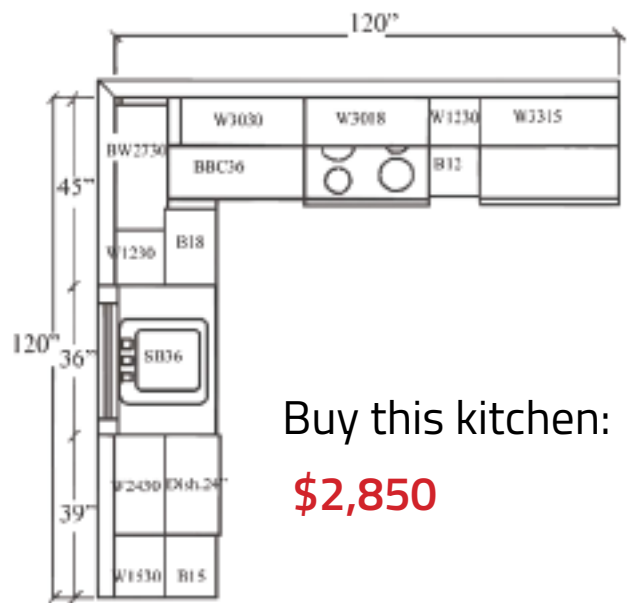

Essex, Norwich, Castle, and Lunar (CAB.KEC)

Buy this kitchen:
$2,850

Specifications	
Construction	All wood construction - no particle board
Face Frame or Frameless	3/4" thick solid wood face frames
Overlay	Full Overlay doors and drawer fronts
Door/Drawer Panel Raise	Flat panel door and drawer front
Box construction	1/2" plywood box construction
Drawer Box	Solid wood dovetail drawer box
Shelves	5/8" plywood adjustable half shelves
Drawer Slide	Full extension soft-close undermount slides
Hinges	Soft-Close concealed cup hinges
Finish or Style	Clean white shaker
Wood Species/Finish	Maple / Painted
Interior	Natural finished interior
Assembly Method	Easy sliding dovetail assembly (RTA/Assembled)
CARB Certified	CARB Certified for sale in California
Lead Time	Typical lead time: 7 to 10 business days
Ships from	Ships from: Illinois, Massachusetts, & Georgia
Special Feature 1	
Vanities	Bathroom vanities also available