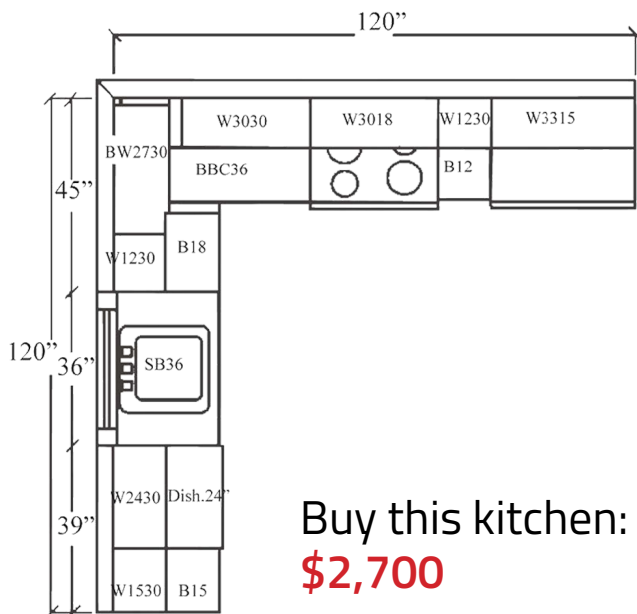

Grand Haven (CAB.GH)

Buy this kitchen:
$2,700

Specifications	
Construction	All wood construction
Face Frame or Frameless	3/4" thick solid wood face frames
Overlay	Inset doors and drawer fronts
Door/Drawer Panel Raise	Flat panel doors and 5-piece drawer fronts
Box construction	1/2" plywood box construction
Drawer Box	Solid wood drawer box
Shelves	5/8" plywood adjustable half shelves
Drawer Slide	3/4 extension epoxy undermount slides
Hinges	Adjustable concealed cup hinges with soft close
Finish or Style	Maple with a Dark brown stain
Wood Species/Finish	Maple w/mild distressing
Interior	Natural finished interior
Assembly Method	Easy cam lock assembly with wood glue and screwdriver (RTA)
CARB Certified	CARB Certified for sale in California
Lead Time	Typically 14-21 business days
Ships from	California & Tennessee
Special Feature 1	Optional dovetail drawer box and soft-close slide upgrade
Vanities	Bathroom vanities also available