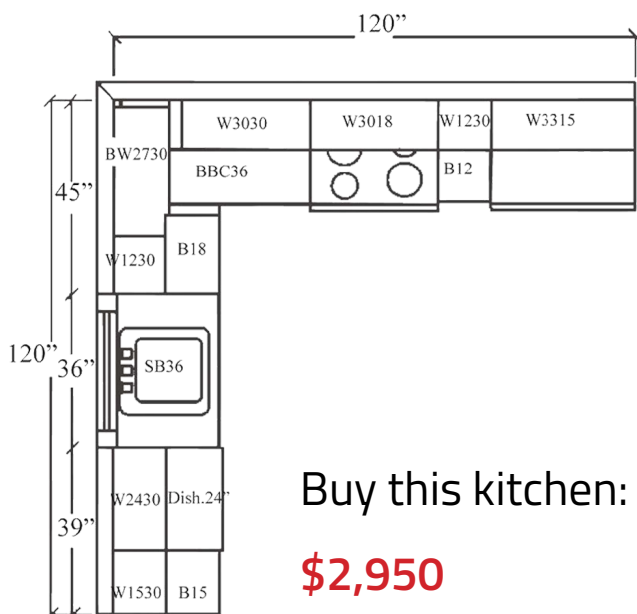

Ellisen

Buy this kitchen:

$2,950

Specifications	
Construction	All wood construction
Face Frame or Frameless	¾" thick solid wood face frames
Overlay	Full overlay doors and drawer fronts
Door/Drawer Panel Raise	Flat panel doors and slab drawer fronts
Box construction	½" plywood box construction
Drawer Box	Solid wood dovetail drawer box
Shelves	⅝" plywood adjustable ¾ depth shelves
Drawer Slide	Full extension soft-close undermount slides
Hinges	Adjustable concealed cup hinges with soft close
Finish or Style	Medium stained Transitional style
Wood Species/Finish	Birch with designer stained finish
Interior	Natural Birch finished interior
Assembly Method	Easy cam lock assembly with wood glue and screwdriver (RTA)
CARB Certified	CARB Certified for sale in California
Lead Time	Typically 14-21 business days
Ships from	California & Tennessee
Special Feature 1	Cabinet sides are finished to match
Vanities	Not available in vanity sizes