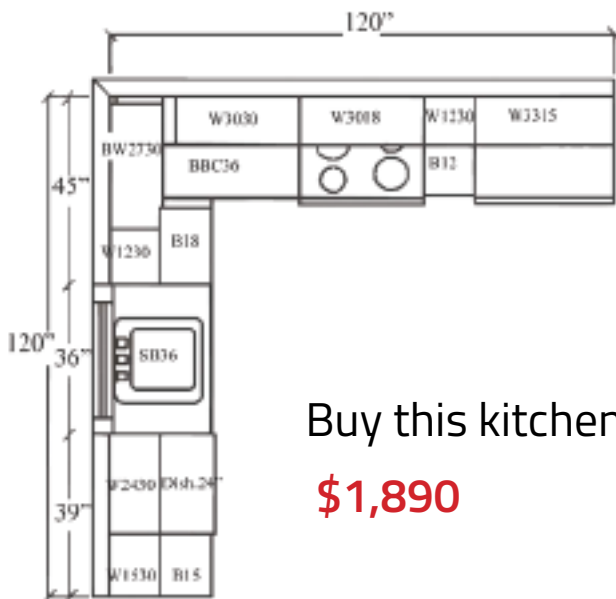

Buy this kitchen:

$1,890

Specifications	
Construction	All wood construction
Face Frame or Frameless	3/4" thick solid wood face frames
Overlay	Full overlay door and drawer fronts
Door/Drawer Panel Raise	5-piece flat panel HDF doors and drawer fronts
Box construction	1/2" plywood box construction
Drawer Box	Solid wood dovetail drawer box
Shelves	3/8" plywood adjustable half shelves
Drawer Slide	Full extension soft-close undermount slides
Hinges	Adjustable concealed cup hinges with soft close
Finish or Style	Clean white, linen, and soft gray
Wood Species/Finish	Painted HDF and Birch
Interior	Natural finished interior
Assembly Method	Easy cam lock assembly with wood glue and screwdriver (RTA)
CARB Certified	CARB Certified for sale in California
Lead Time	Typically 7 to 10 business days
Ships from	Pennsylvania
Special Feature 1	Doors and drawers fronts are high-density fiberboard (HDF)
Vanities	Bathroom vanities also available