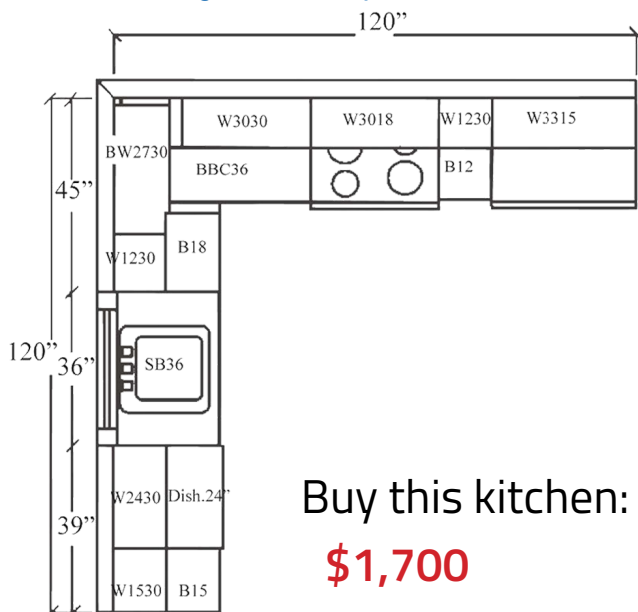

Additional items available:

- Glass-ready Doors
- Scalloped Valance
- Wine Rack
- Stem Glass Holder
- Plate Rack
- Microwave Shelf Cabinet

Regal Oak (CAB.RGO)

Diagram differs from picture above

Buy this kitchen:
\$1,700