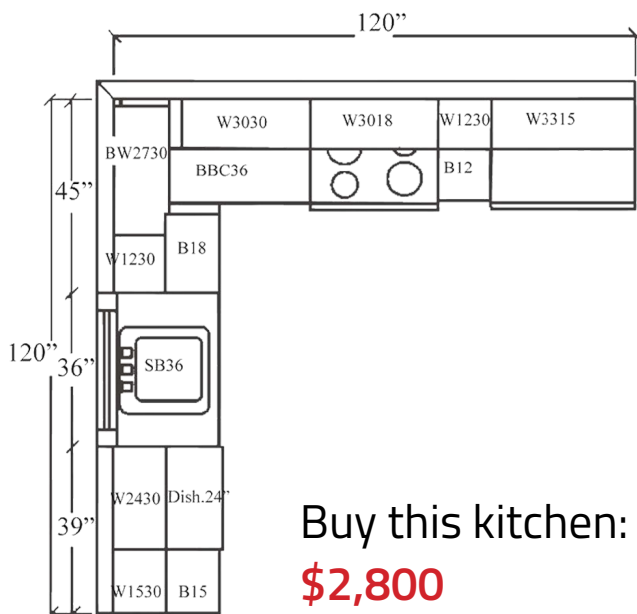

SunnyWood

SUNNYWOOD

Sanibel (CAB.SL)

Buy this kitchen:
$2,800

Specifications	
Construction	All wood construction
Face Frame or Frameless	3/4" thick solid wood face frames
Overlay	Full overlay doors and drawer fronts
Door/Drawer Panel Raise	Solid wood raised panel doors & 5-piece drawer fronts
Box construction	1/2" plywood box construction
Drawer Box	Solid wood dovetail drawer box
Shelves	5/8" plywood adjustable half shelves
Drawer Slide	Full extension soft-close undermount slides
Hinges	Adjustable concealed cup hinges with soft close
Finish or Style	Painted w/hand rubbed glaze
Wood Species/Finish	Maple with chestnut stain
Interior	Natural finished interior
Assembly Method	Easy cam lock assembly with wood glue and screwdriver (RTA)
CARB Certified	CARB Certified for sale in California
Lead Time	Typically 14 to 21 business days
Ships from	Pennsylvania
Vanities	Not available in vanity sizes