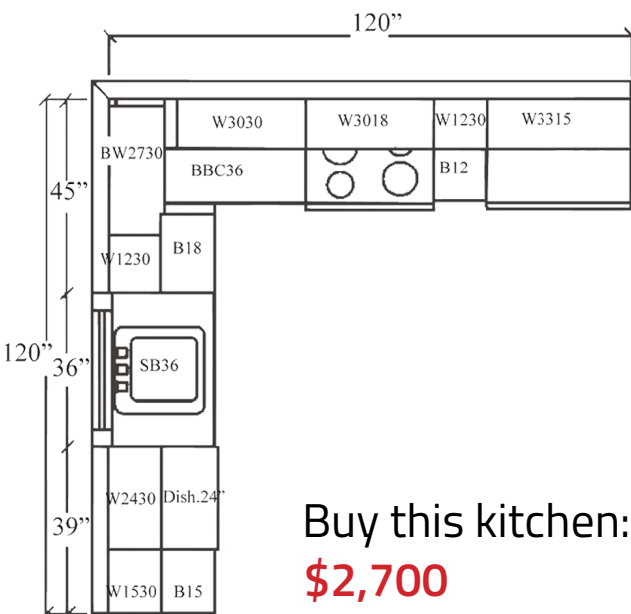

Buy this kitchen:
$2,700

Specifications

Construction	All wood construction
Face Frame or Frameless	¾" thick solid wood face frames
Overlay	Full overlay doors and drawer fronts
Door/Drawer Panel Raise	Solid wood raised panel doors & slab drawer fronts
Box construction	½" plywood box construction
Drawer Box	Solid wood dovetail drawer box
Shelves	⅝" plywood adjustable half shelves
Drawer Slide	Full extension soft-close undermount slides
Hinges	Adjustable concealed cup hinges with soft close
Finish or Style	Elegant style maple with hand-rubbed glaze
Wood Species/Finish	Painted Birch
Interior	Natural finished interior
Assembly Method	Easy cam lock assembly with wood glue and screwdriver (RTA)
CARB Certified	CARB Certified for sale in California
Lead Time	Typically 14-21 business days
Ships from	TN or CA
Special Feature 1	Cabinet sides are finished to match
Vanities	Not available in vanity sizes