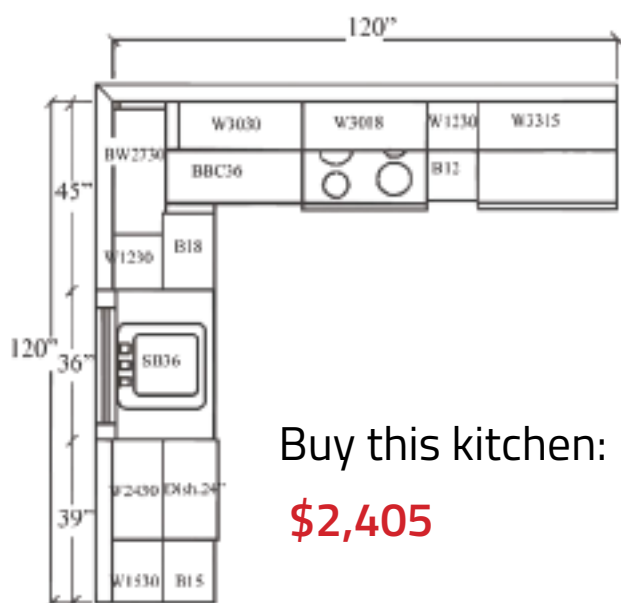

Buy this kitchen:

$2,405

Specifications	
Construction	All wood construction
Face Frame or Frameless	¾" thick solid wood face frames
Overlay	Full overlay doors and drawer fronts
Door/Drawer Panel Raise	Flat panel door and slab top drawer front
Box construction	½" plywood box construction
Drawer Box	Solid wood dovetail drawer box
Shelves	⅝" plywood adjustable half shelves
Drawer Slide	Full extension soft closing drawer slides
Hinges	Soft-close adjustable concealed cup hinges
Finish or Style	Shaker style in four finishes
Wood Species/Finish	Maple
Interior	Natural finished interior
Assembly Method	Sliding dovetail assembly (RTA/Assembled)
CARB Certified	CARB Certified for sale in California
Lead Time	Typically 7 to 10 business days
Ships from	Illinois, Massachusetts, & Georgia
Special Feature 1	
Vanities	Bathroom vanities also available with slab drawer front