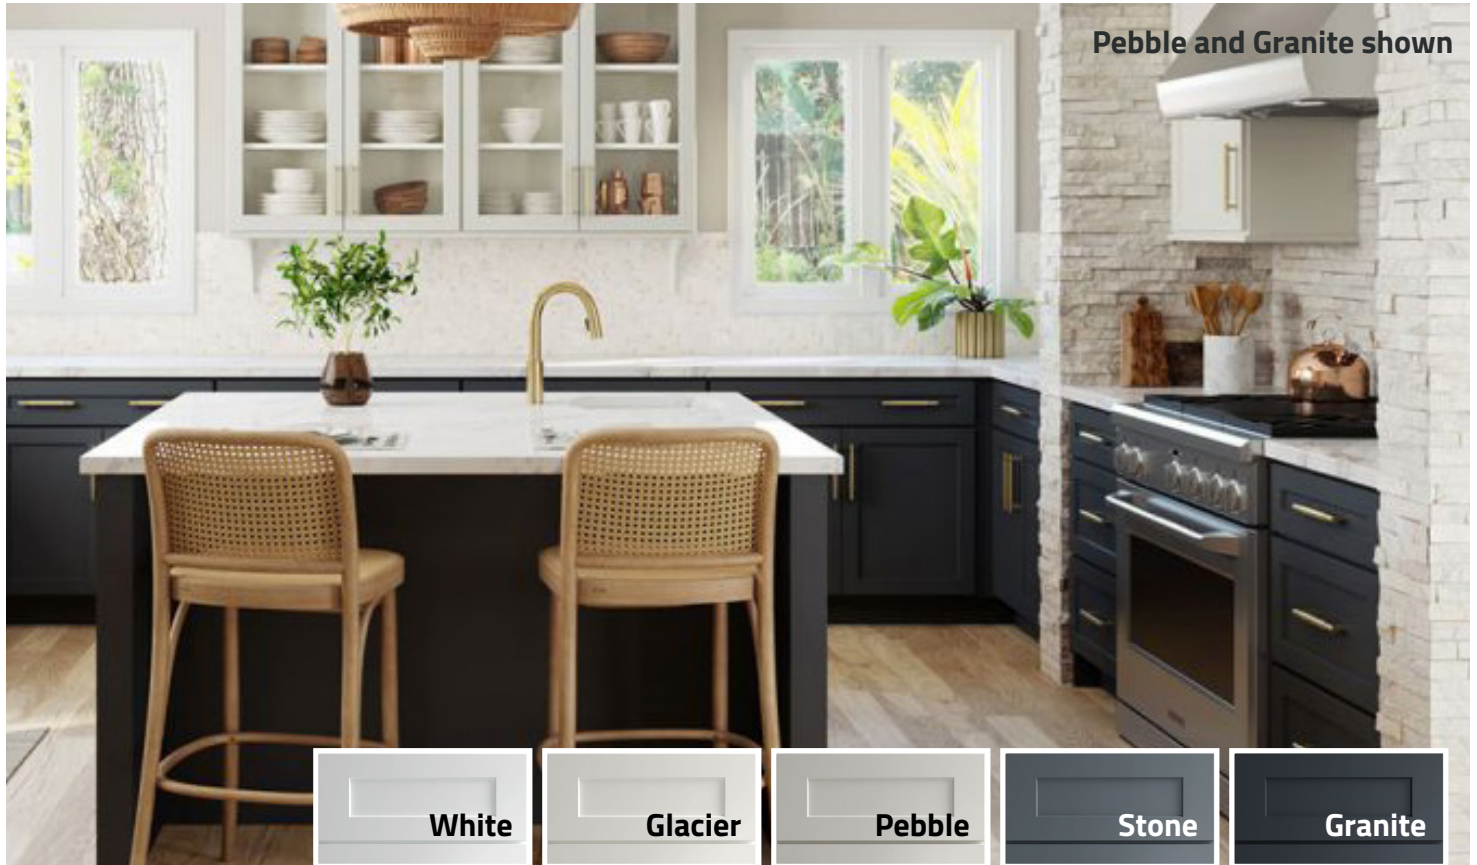

Legend

LEGEND CABINETS

Rainier - Painted (CAB.RW)

Diagram differs from picture above

Buy this kitchen:
\$3,400

Specifications	
Construction	All wood construction
Face Frame or Frameless	¾" solid birch face frames
Overlay	Full overlay doors and drawer fronts
Door/Drawer Panel Raise	Recessed doors and drawer fronts
Box construction	¾" plywood construction
Drawer Box	Concealed soft-close dovetail drawers
Shelves	¾" birch veneered plywood shelves
Drawer Slide	Full extension soft-close undermount slides
Hinges	Adjustable concealed soft close cup hinges
Finish or Style	Stain, rustic stain, and paint
Wood Species/Finish	Birch/HDF doors and drawer fronts
Interior	Natural finished interior
Assembly Method	Assembled
CARB Certified	CARB Certified for sale in California
Lead Time	4-6 week lead time
Ships from	Minnesota
Special Feature 1	Made IN AMERICA
Vanities	Bathroom vanities also available