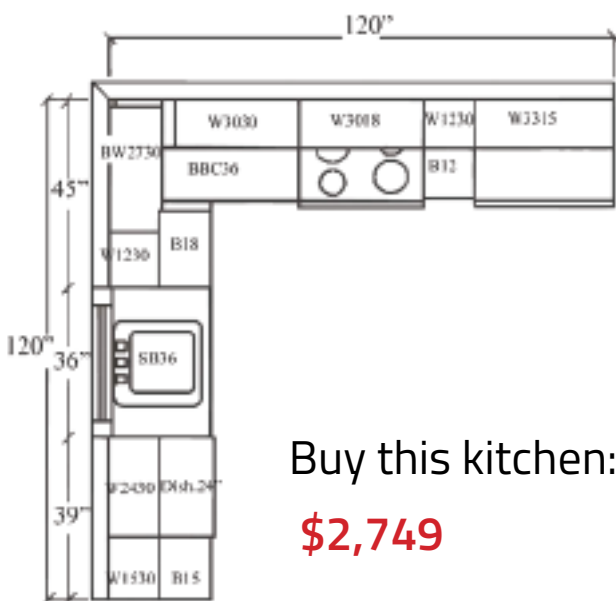

Galaxy Collection (CAB.GF/GI/GL/GHZ/GE/GN/GCS)

Specifications	
Construction	All wood construction
Face Frame or Frameless	3/4" thick solid wood face frames
Overlay	Full overlay doors and drawer fronts
Door/Drawer Panel Raise	Veneered flat panel doors and 5-piece recessed drawer fronts
Box construction	1/2" plywood box construction, assembled with wood glue and brads — no cam locks
Drawer Box	Solid wood dovetail drawer box
Shelves	5/8" plywood adjustable adjustable half shelves
Drawer Slide	Full extension soft-close Blum slides
Hinges	Blum soft-close 6-way adjustable concealed hinges
Finish or Style	Clean white traditional style
Wood Species/Finish	Birch
Interior	Natural finished interior
Assembly Method	Assembled
CARB Certified	CARB Certified for sale in California
Lead Time	Typically 7 to 10 business days
Ships from	New Jersey
Special Feature 1	
Vanities	Bathroom vanities also available