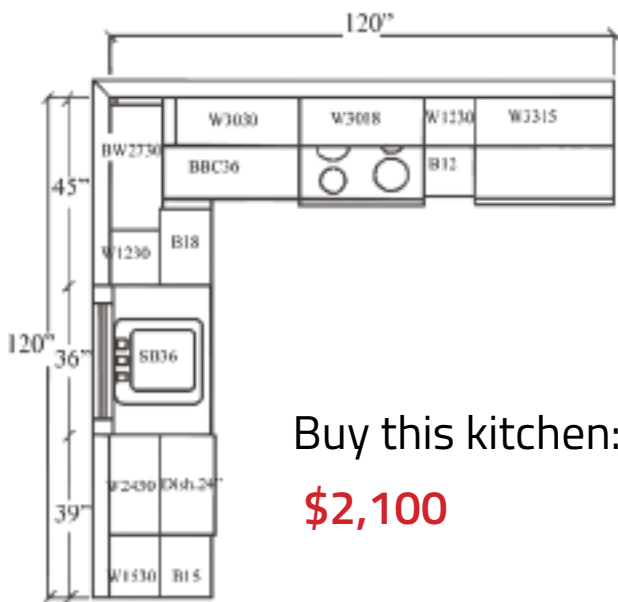

Upton (CAB.BKU)

Buy this kitchen:

$2,100

Specifications

Construction	All wood construction - no particle board
Face Frame or Frameless	3/4" thick solid wood face frames
Overlay	Full Overlay doors and drawer fronts
Door/Drawer Panel Raise	Flat panel doors and slab drawer fronts
Box construction	1/2" plywood box construction
Drawer Box	Solid wood dovetail drawer box
Shelves	5/8" plywood adjustable half shelves
Drawer Slide	Full extension soft-close undermount slides
Hinges	Soft-Close concealed cup hinges
Finish or Style	Rustic Maple Shaker style stained medium brown
Wood Species/Finish	Rustic Knotty Maple (knot holes may be present)
Interior	Natural finished interior
Assembly Method	Sliding dovetail assembly with wood glue and screwdriver (RTA/Assembled)
CARB Certified	CARB Certified for sale in California
Lead Time	Typical lead time: 7 to 10 business days
Ships from	Ships from: Illinois
Special Feature 1	
Vanities	Bathroom vanities also available