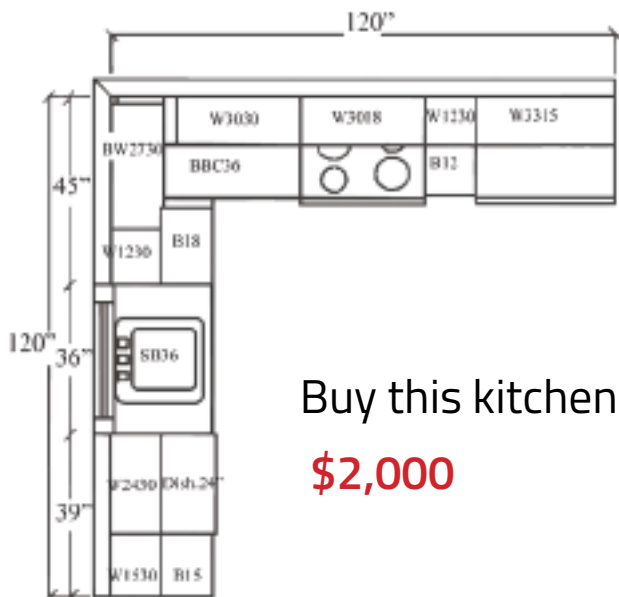

New Castle Gray Series (CAB.NCG)

Buy this kitchen:

$2,000

Specifications

Construction	All wood construction
Face Frame or Frameless	3/4" thick solid wood face frames
Overlay	Full overlay door and drawer fronts
Door/Drawer Panel Raise	5-piece flat panel HDF doors and drawer fronts
Box construction	1/2" plywood box construction
Drawer Box	Solid wood dovetail drawer box
Shelves	3/8" plywood adjustable half shelves
Drawer Slide	Full extension soft-close undermount slides
Hinges	Adjustable concealed cup hinges with soft close
Finish or Style	Clean white, linen, and soft gray
Wood Species/Finish	Stained Birch/HDF
Interior	Natural finished interior
Assembly Method	Easy cam lock assembly with wood glue and screwdriver (RTA)
CARB Certified	CARB Certified for sale in California
Lead Time	Typically 7 to 10 business days
Ships from	Pennsylvania
Special Feature 1	Doors and drawers fronts are high-density fiberboard (HDF)
Vanities	Bathroom vanities also available